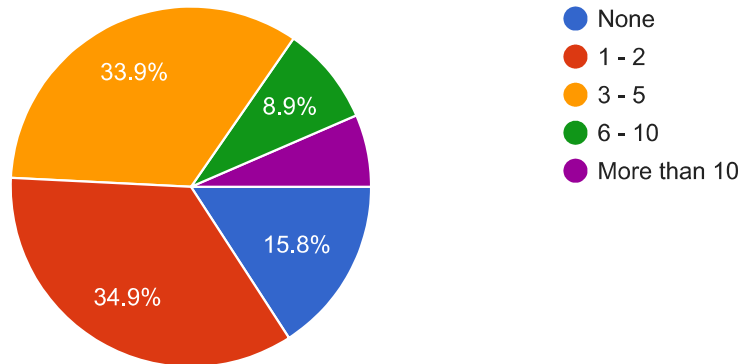

 Copy

1,857 responses

Over the last month, how often have you seen deer on your property?

 Copy

1,859 responses

Over the last month, how many deer have you seen on your property daily?

 Copy

1,849 responses