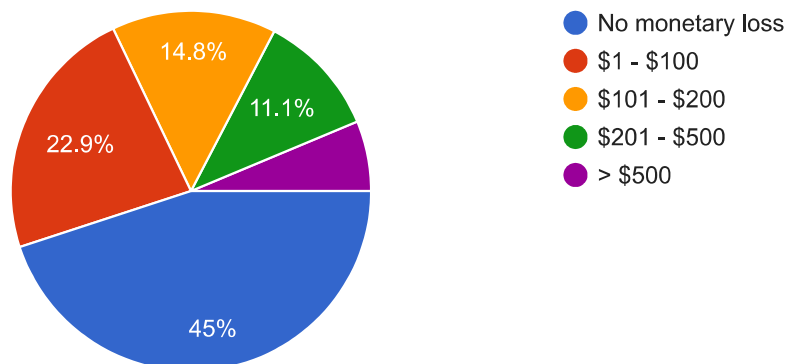

If you experienced damage from deer last year, what is the total estimated cost of damage?

Copy

1,844 responses