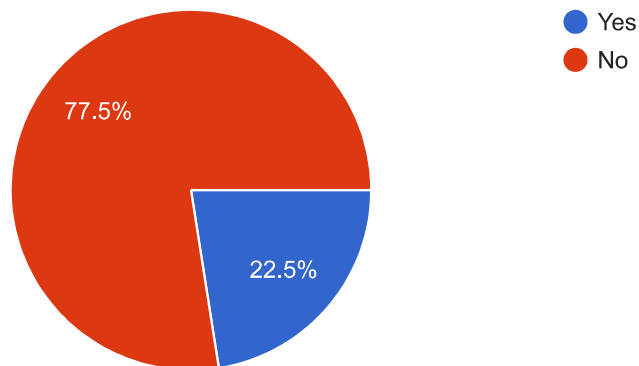

Are you aware of any neighbors feeding deer?

Copy

2,215 responses