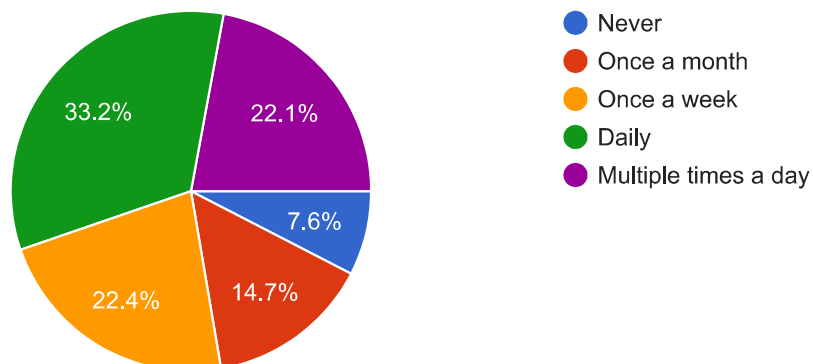

 Copy

1,857 responses

Over the last month, how often have you seen deer on your property?

 Copy

1,859 responses

Over the last month, how many deer have you seen on your property daily?

 Copy

1,849 responses