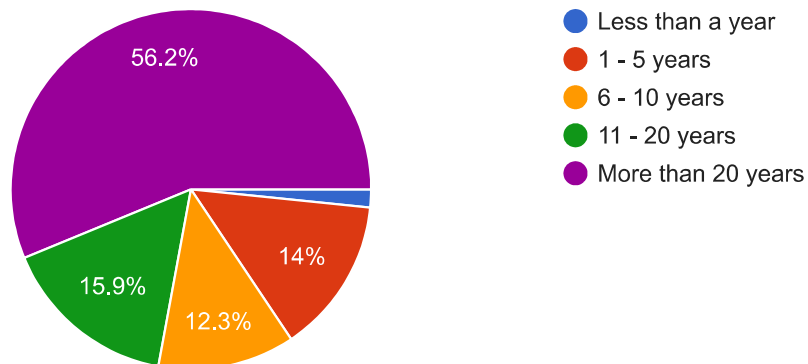

City of Parma Deer Survey

2,215 responses

How long have you lived in the City of Parma?

 Copy

2,215 responses

How would you describe the size of the deer population in the City of Parma over the last 5 years?