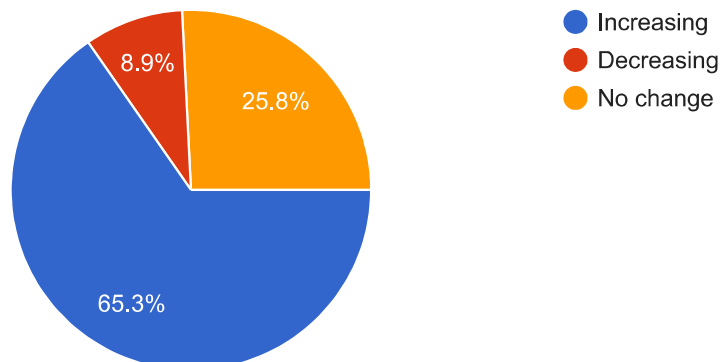

City of Parma Deer Survey

2,215 responses

How long have you lived in the City of Parma?

 Copy

2,215 responses

How would you describe the size of the deer population in the City of Parma over the last 5 years?

 Copy

2,215 responses

What would you like to see happen to the size of the deer population in the City of Parma?

 Copy

2,215 responses

Are you aware feeding deer is illegal in the City of Parma?

 Copy

2,215 responses