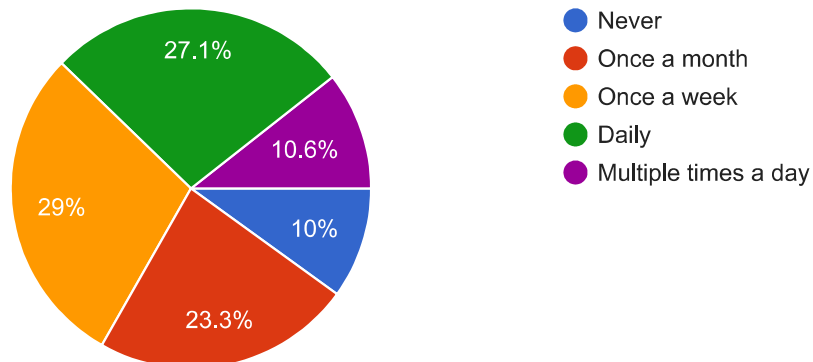

Additional Questions

While driving in the City of Parma over the last year, how often do you encounter deer on the roadway?

Copy

1,857 responses