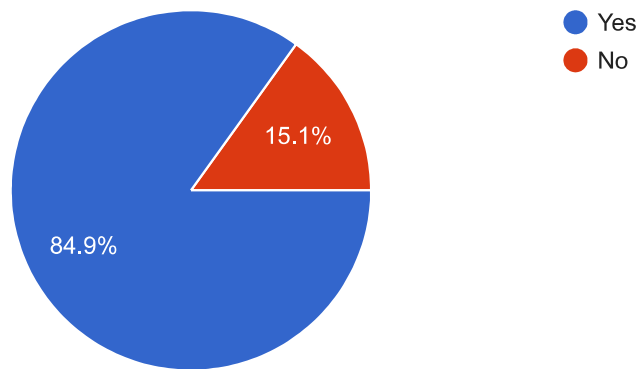

City of Parma Deer Survey

2,215 responses

How long have you lived in the City of Parma?

 Copy

2,215 responses

How would you describe the size of the deer population in the City of Parma over the last 5 years?

 Copy

2,215 responses

What would you like to see happen to the size of the deer population in the City of Parma?

 Copy

2,215 responses

Are you aware feeding deer is illegal in the City of Parma?

 Copy

2,215 responses