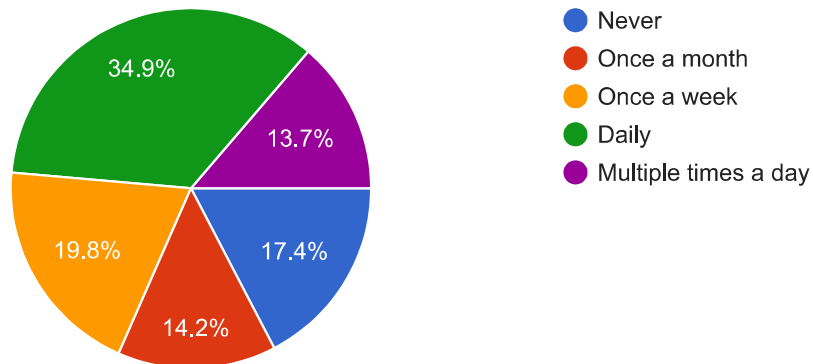

Over the last month, how often have you seen signs of deer such as tracks, damaged plants, scat, and other signs?

Copy

1,850 responses